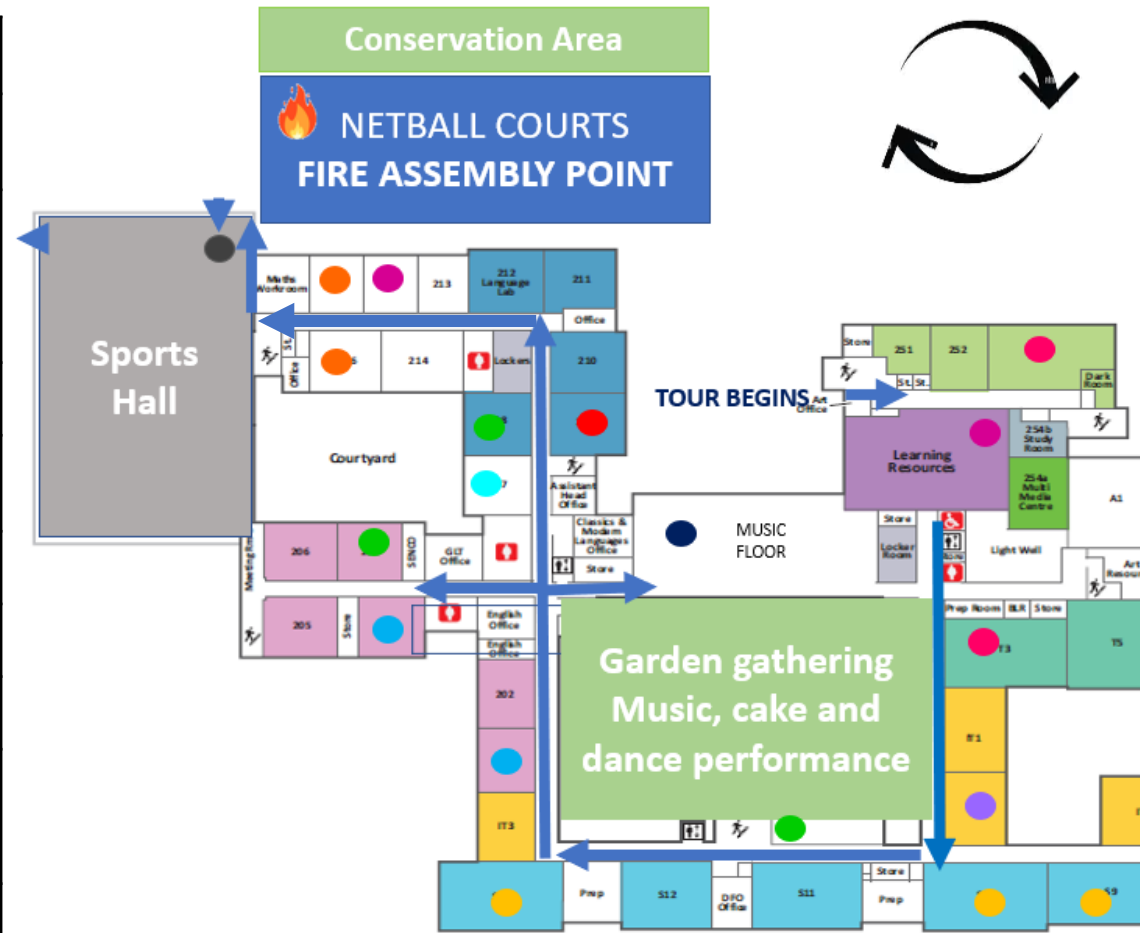

ROUTE GUIDANCE		Continue to...	
1	STARTING POINT Art , Photography (253)	9	English (202, 203)
2	LRC, Clubs, Admissions, Wellbeing LRC Computer Room: Computer Science	10	History (204)
	Toilets		Toilets
3	Design Technology (T3)	11	Music (M1) take stairs to the 3 rd floor
	Turn left for Biology classroom	12	Drama (207)
5	Biology (S8)	13	RS (208)
6	Physics & Astronomy (S10)	14	Languages (210, 211,212)
7	Geography (303) take stairs to the 3 rd floor	15	Maths (216, 217) After, please take the stairwell down to our Sports Hall
8	Chemistry (S13)	16	END POINT PE (SPORTS HALL) Collect prize

Entry Front of School- Exit via Sports Hall & Astro Turf

Entry: Nonsuch Park Gate- Exit via Nonsuch Park gate

Fire Assembly Point- Take your nearest Exit and head for the Netball Courts